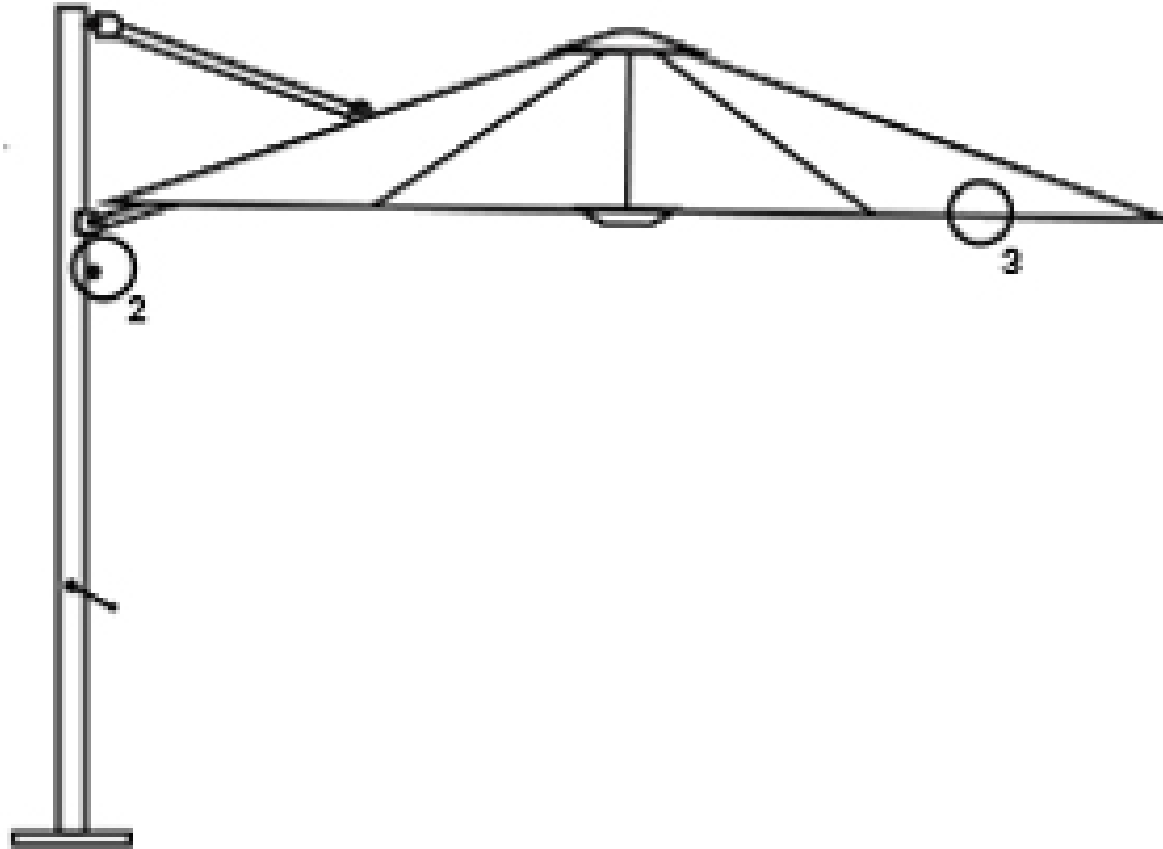

INSTANT SHADE
UMBRELLAS

INSTANT SHADE
UMBRELLAS

**Wind Rated Cantilever
Umbrellas Built for Real
Australian Weather**

INSTANT SHADE
UMBRELLAS

An outdoor umbrella failing in a gust of wind is more than an inconvenience. It becomes a safety issue the moment it lifts, tips or collapses in a space occupied by people. Most umbrellas carry no wind rating at all, and homeowners and venue operators find out the hard way exactly what their shade structure can and cannot handle when conditions deteriorate.

Wind rated cantilever umbrellas remove that uncertainty. A tested and rated umbrella tells you precisely what wind speed it can withstand and under what installation conditions, giving buyers a genuine basis for comparing products rather than relying on marketing language and manufacturer claims.

Wind Testing Explained Across the Instant Shade Range

Instant Shade Umbrellas provides wind rated cantilever umbrellas tested to withstand winds up to 65km/h depending on size and model. Our Aurora cantilever umbrella achieves a 50km/h wind rating when installed correctly, making it suited to residential patios, decks and pool areas across Australia. Wind ratings are determined through genuine testing rather than estimated figures, and installation method directly affects performance in-ground installations consistently outperform moveable base setups in wind conditions.